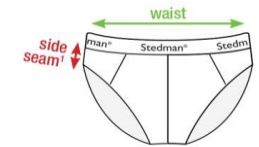

STEDMAN® STARS // GARMENT SIZES

All garment sizes...

... are in cm.

... are subject to the tolerance of $\pm 2,5$ cm.

... might be subject to change without further notice.

Code	Stedman® Stars	Fit	S		M		L		XL		2XL	
			width	length	width	length	width	length	width	length	width	length

Code	Stedman® Stars Underwear	Fit	S		M		L		XL		2XL	
			waist	side seam ¹	waist	side seam ¹	waist	side seam ¹	waist	side seam ¹	waist	side seam ¹
ST9691	DEXTER Boxers for men	Body Fit	31,0	18,0	34,0	20,0	37,0	22,0	40,0	24,0	43,0	26,0
ST9692	DEXTER Briefs for men	Body Fit	32,0	2,0	34,0	3,0	36,0	4,0	38,0	5,0	40,0	6,0