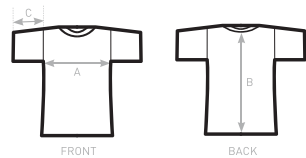

B&C DNM EDITING /W. TW D73	XS	S	M	L	XL	XXL
A HALF CHEST	38	41	44	47	50	-
B CENTER BACK LENGTH	57,5	59,5	61,5	63,5	65,5	-
C SLEEVE LENGTH	14	14	14	14	14	-