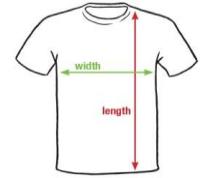

STEDMAN® STARS // GARMENT SIZES

All garment sizes...

... are in cm.

... are subject to the tolerance of $\pm 2,5$ cm.

... might be subject to change without further notice.

Code	Stedman® Stars	Fit	S		M		L		XL		2XL	
			width	length	width	length	width	length	width	length	width	length
ST9000	BEN Crew Neck for men	Regular Fit	49,0	69,0	52,0	71,0	55,0	73,0	58,0	75,0	61,0	76,0
ST9010	BEN V-Neck for men	Regular Fit	49,0	69,0	52,0	71,0	55,0	73,0	58,0	75,0	61,0	76,0
ST9020	MORGAN Crew Neck for men	Body Fit	45,0	69,0	48,0	71,0	51,0	73,0	54,0	75,0	57,0	76,0
ST9050	HENRY Polo for men	Regular Fit	50,0	70,0	53,0	72,0	56,0	74,0	59,0	76,0	62,0	78,0
ST9060	NEW! HARPER Polo for men	Regular Fit	50,0	70,0	53,0	72,0	56,0	74,0	59,0	76,0	62,0	78,0
ST9120	MEGAN Crew Neck for women	Body Fit	44,0	64,0	47,0	66,0	50,0	68,0	54,0	68,0	–	–
ST9130	MEGAN V-Neck for women	Body Fit	44,0	64,0	47,0	66,0	50,0	68,0	54,0	68,0	–	–
ST9150	HANNA Polo for women	Regular Fit	45,5	64,0	48,5	66,0	51,5	68,0	55,5	70,0	–	–
ST9200	JAMES Crew Neck for men	Regular Fit	48,0	69,0	51,0	71,0	54,0	73,0	57,0	75,0	60,0	76,0
ST9210	JAMES V-neck for men	Regular Fit	48,0	69,0	51,0	71,0	54,0	73,0	57,0	75,0	60,0	76,0
ST9300	JANET Crew Neck for women	Regular Fit	45,0	65,0	48,0	67,0	51,0	69,0	55,0	71,0	–	–
ST9310	JANET V-neck for women	Regular Fit	45,0	65,0	48,0	67,0	51,0	69,0	55,0	71,0	–	–
ST9370	JAMIE Crew Neck for children	Regular Fit	39,0	50,0	42,0	54,0	45,0	60,0	48,0	64,0	–	–
ST9400	SHAWN Slub Crew Neck for men	Regular Fit	49,0	70,0	52,0	72,0	55,0	74,0	58,0	76,0	61,0	76,5
ST9410	SHAWN Slub V-Neck for men	Regular Fit	49,0	70,0	52,0	72,0	55,0	74,0	58,0	76,0	61,0	76,5
ST9450	NEW! SHAWN Oversized Slub Crew Neck for men	Oversized Fit	52,5	73,0	55,5	75,0	58,5	77,0	61,0	79,0	64,0	80,0
ST9500	SHARON Slub Crew Neck for women	Regular Fit	45,5	66,5	48,5	68,5	51,5	70,5	55,5	72,5	–	–
ST9510	SHARON Slub V-neck for women	Regular Fit	45,5	66,5	48,5	68,5	51,5	70,5	55,5	72,5	–	–
ST9550	NEW! SHARON Oversized Slub Crew Neck for women	Oversized Fit	50,0	70,0	53,0	72,0	56,0	74,0	60,0	77,0	–	–
ST9560	NEW! SHARON Oversized Slub Long Sleeve for women	Oversized Fit	58,5	63,0	61,5	65,0	64,5	67,0	68,5	70,0	–	–
ST9600	CLIVE Crew Neck for men	Body Fit	46,0	69,0	49,0	71,0	52,0	73,0	56,0	75,0	60,0	76,0
ST9610	CLIVE V-Neck for men	Body Fit	46,0	69,0	49,0	71,0	52,0	73,0	56,0	75,0	60,0	76,0
ST9620	NEW! CLIVE Long Sleeve for men	Body Fit	46,0	69,0	49,0	71,0	52,0	73,0	56,0	75,0	60,0	76,0
ST9690	DEAN Deep V-Neck for men	Body Fit	46,0	68,0	49,0	70,0	52,0	72,0	56,0	74,0	60,0	75,0
ST9700	CLAIRE Crew neck for women	Body Fit	42,0	62,0	45,0	63,0	48,0	64,5	52,0	65,0	–	–
ST9710	CLAIRE V-Neck for women	Body Fit	42,0	62,0	45,0	63,0	48,0	64,5	52,0	65,0	–	–
ST9720	CLAIRE V-Neck Long Sleeve for women	Body Fit	42,0	62,0	45,0	63,0	48,0	64,5	52,0	65,0	–	–
ST9800	LUKE Crew Neck for men	Regular Fit	48,0	69,0	51,0	71,0	54,0	73,0	57,0	75,0	60,0	76,0
ST9810	LUKE V-Neck for men	Regular Fit	48,0	69,0	51,0	71,0	54,0	73,0	57,0	75,0	60,0	76,0
ST9850	NEW! DAVID Crew Neck for men	Oversized Fit	52,5	73,0	55,5	75,0	58,5	77,0	61,0	79,0	64,0	80,0
ST9900	LISA Crew Neck for women	Regular Fit	45,0	65,0	48,0	67,0	51,0	69,0	55,0	71,0	–	–
ST9910	LISA V-neck for women	Regular Fit	45,0	65,0	48,0	67,0	51,0	69,0	55,0	71,0	–	–
ST9950	NEW! DAISY Crew Neck for women	Oversized Fit	50,0	70,0	53,0	72,0	56,0	74,0	60,0	77,0	–	–
ST9960	NEW! DAISY Top for women	Regular Fit	43,0	68,0	46,0	70,0	49,0	73,0	53,0	75,0	–	–