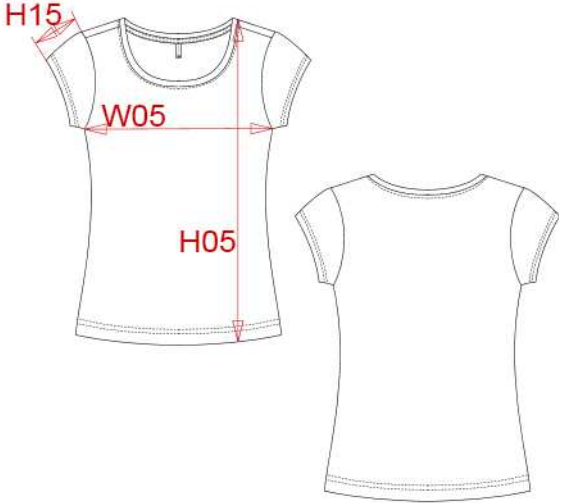

KARIBAN

REFERENCE : K384

SIZES : S M L XL XXL 3XL

COMPOSITION :

Main fabric : Combed Cotton Single Jersey 180 100%cotton

WEIGHT :

Main fabric : 180 gsm

FABRIC CONSTRUCTION AND FINISHING :

Ensyne wash fabric

ARTICLE WEIGHT :

112 gr/pc

DESCRIPTION		COLORS	PANTONE SERIGRAPHIE
Français : T-shirt col bateau manches courtes femme		White	White
English : Ladies's boat neck short sleeve t-shirt		Black	Black
Nederlands : Dames-t-shirt korte mouwen met boothals		Lime	367C
Deutsch : Damen-Kurzarm-T-Shirt mit U-Boot-Ausschnitt		Red	200C
Español : Camiseta con escote barco y manga corta para mujer		Fuchsia	219C
Italiano : T-shirt donna a maniche corte e scollo a barchetta		Tropical blue	2185C
Português : T-shirt de senhora de manga curta decote à barco		Navy	296C

MEASUREMENT									
Description	Tol +/-	Tol +/- Taille max	S	M	L	XL	XXL	3XL	
H05 Hauteur totale / Total height			59,30	60,80	62,30	63,80	65,30	67,50	
W05 1/2 largeur poitrine / 1/2 chest width	2,5%	2,0%	43	45	47	49	51	54	
H15 Longueur manche / Sleeve length			10	10,50	11,50	12,20	12,80	13,50	

CARE LABEL				

PACKING	
Box	50 pcs / box S-M => L:47cm W:34cm H:19cm GW:6.60kg NW:5.40kg L-XL => L:51cm W:35cm H:20cm GW:7.40kg NW:6.10kg XXL-3XL => L:56cm W:37cm H:21cm GW:8.50kg NW:7.00kg