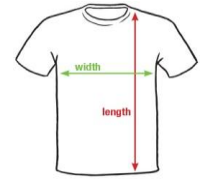

STEDMAN® STARS // GARMENT SIZES

All garment sizes...

... are in cm.

... are subject to the tolerance of $\pm 2,5$ cm.

... might be subject to change without further notice.

Code	Stedman® Stars	Fit	S		M		L		XL		2XL	
			width	length	width	length	width	length	width	length	width	length